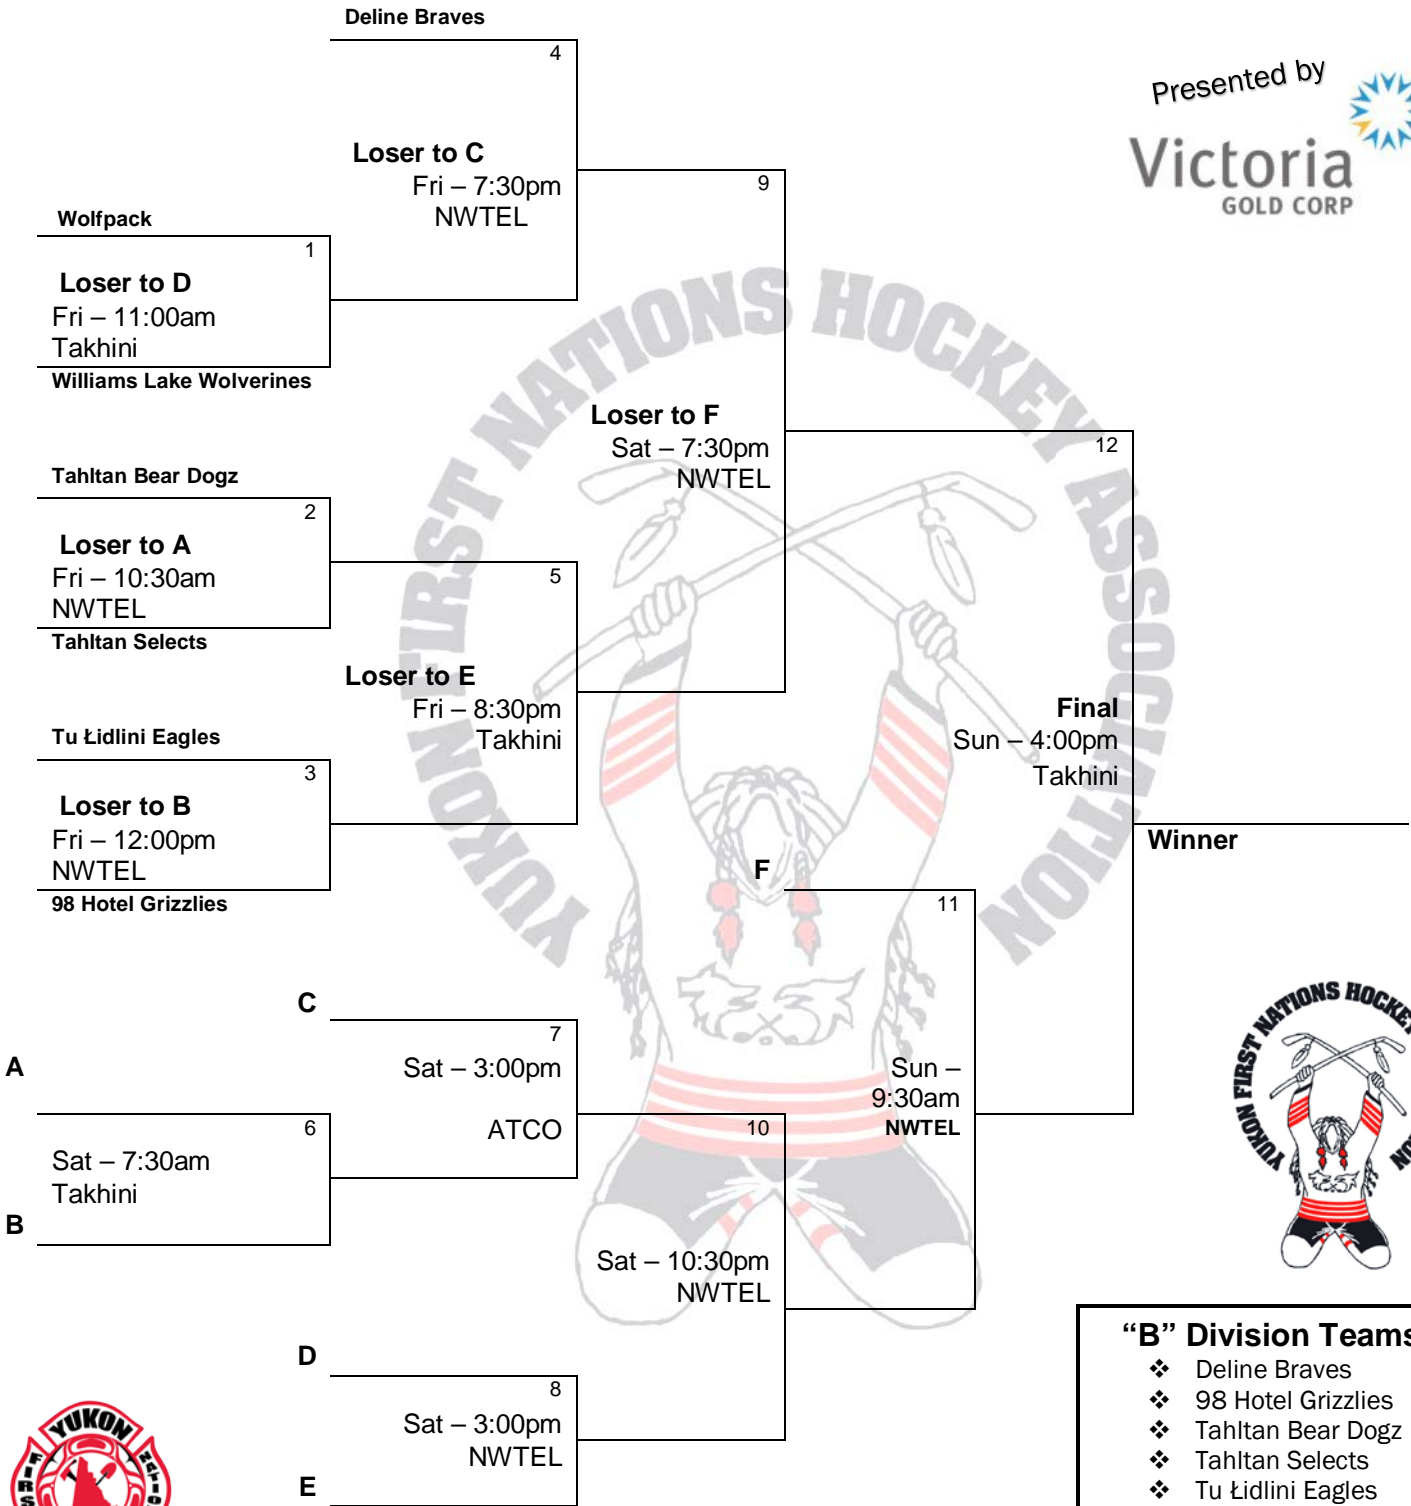

“B” Division Schedule
 Sponsored by Yukon Inn
 Kilrich Yukon Native Hockey Tournament
 March 22nd to 24th, 2019

- “B” Division Teams (7)**
- ❖ Deline Braves
 - ❖ 98 Hotel Grizzlies
 - ❖ Tahltan Bear Dogz
 - ❖ Tahltan Selects
 - ❖ Tu Lidlini Eagles
 - ❖ Williams Lake Wolverines
 - ❖ Wolf Pack
-
- TAK – Takhini Arena
 NWTel – Canada Games Centre
 ATCO – Canada Games Centre