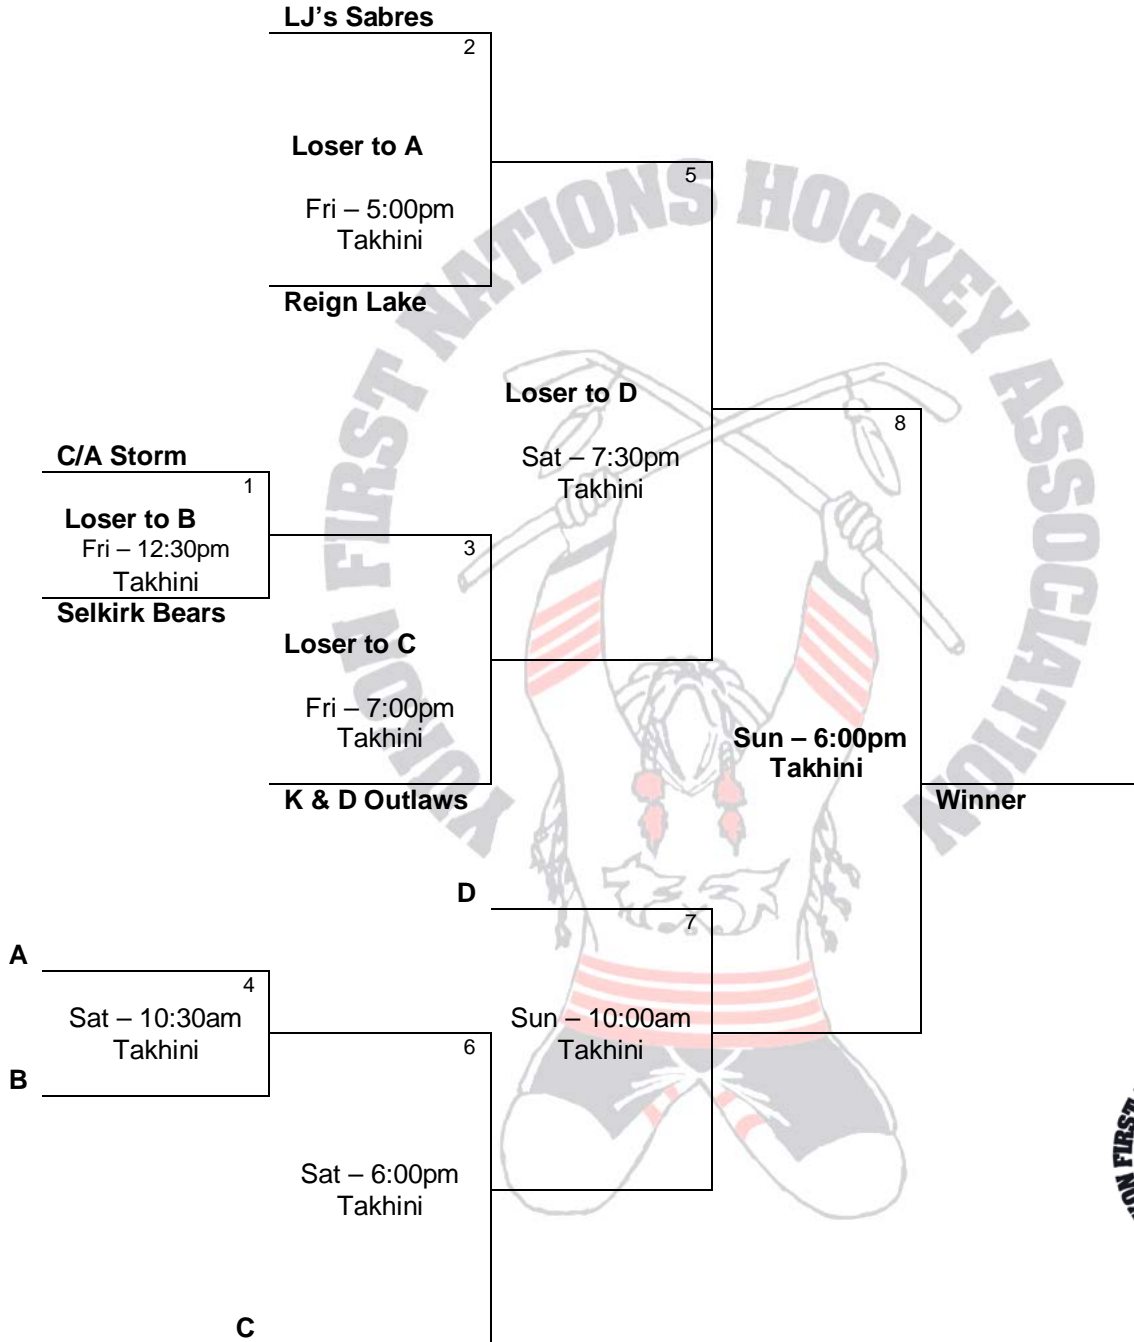

“A” Division Schedule
 Sponsored by Dāna Näye Ventures
 Kilrich Yukon Native Hockey Tournament
 March 22nd to 24th, 2019

- “A” Division Teams (5)**
- ❖ C/A Storm
 - ❖ K&D Outlaws
 - ❖ LJ's Sabres
 - ❖ Reign Lake
 - ❖ Selkirk Bears
- ← →
- TAK – Takhini Arena
 NWTel – Canada Games Centre
 ATCO – Canada Games Centre