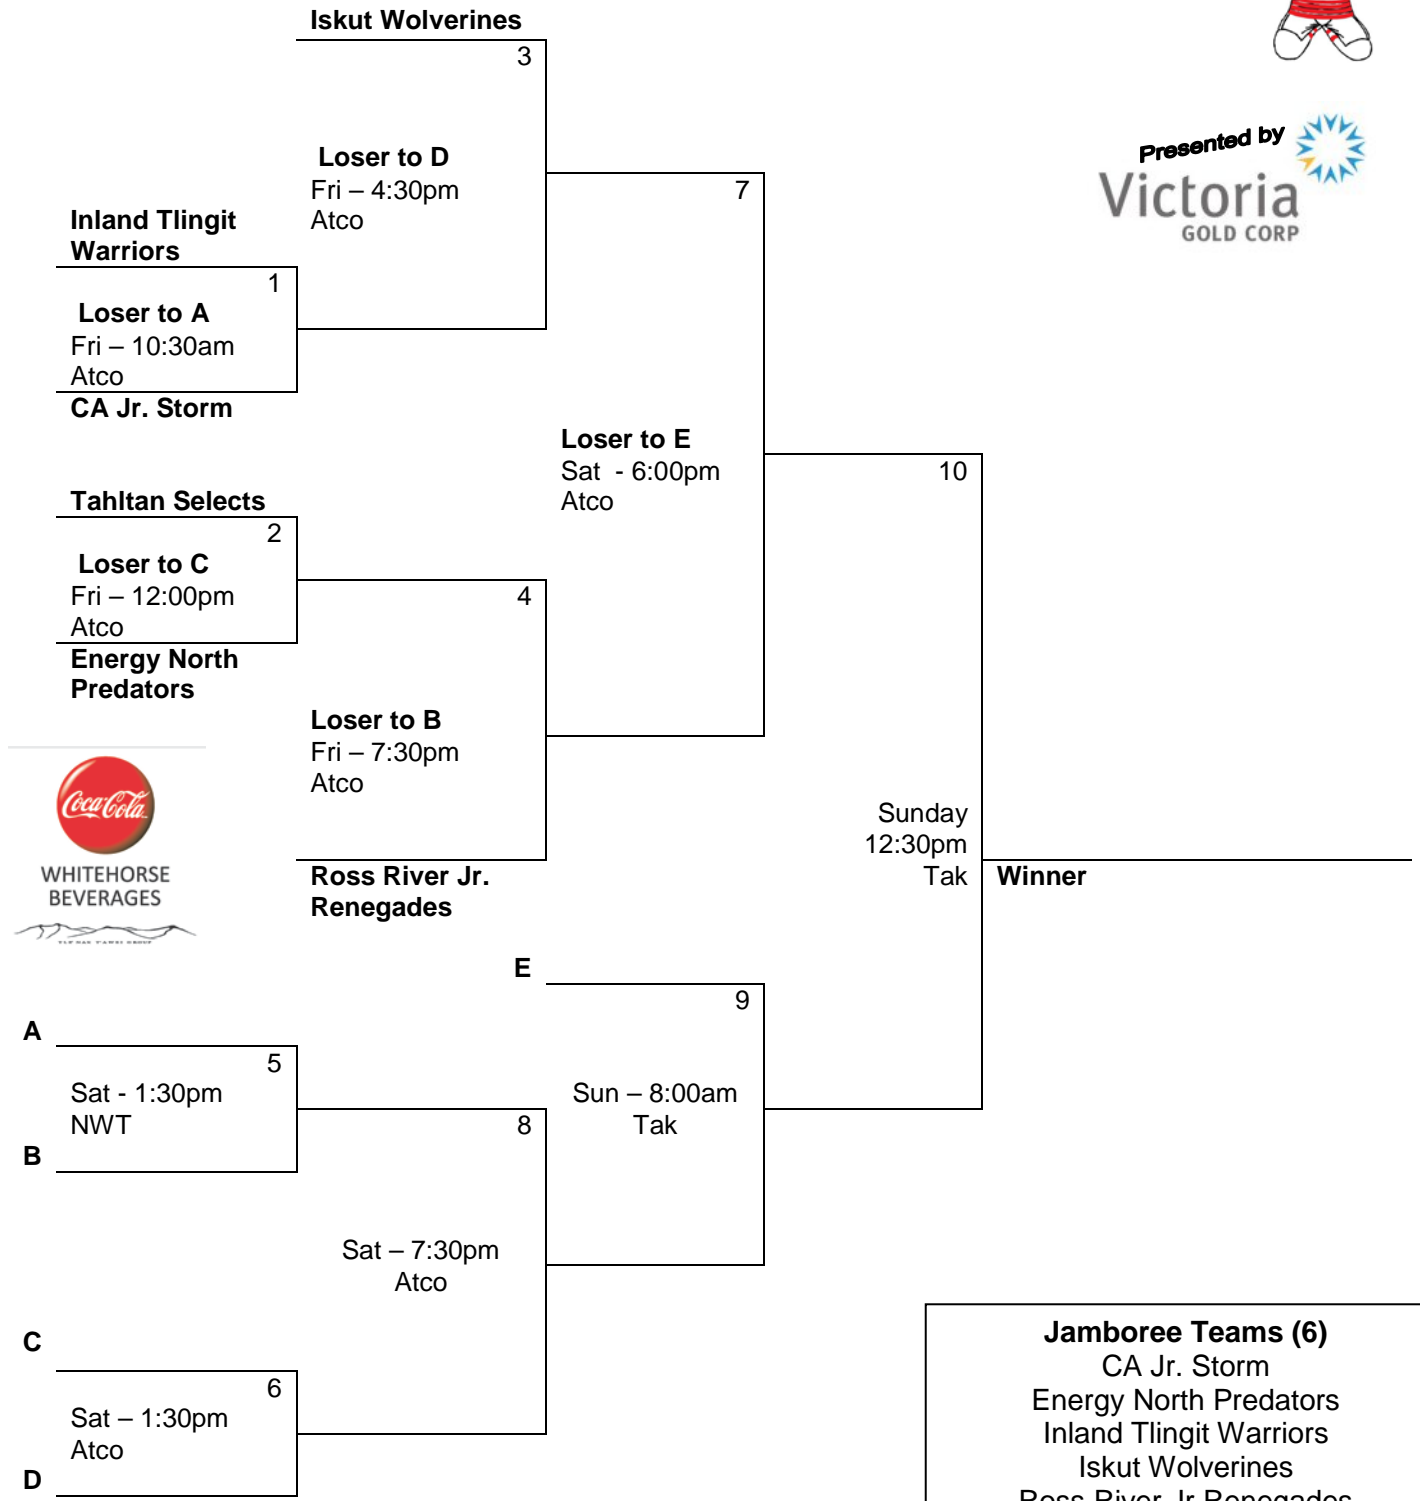

“Jamboree” Division Schedule
 Sponsored by Kilrich Building Centres
 Kilrich Building Centres Yukon Native Hockey Tournament
 March 16th to 18th, 2018

WHITEHORSE BEVERAGES

- Jamboree Teams (6)**
- CA Jr. Storm
 - Energy North Predators
 - Inland Tlingit Warriors
 - Iskut Wolverines
 - Ross River Jr Renegades
 - Tahltan Selects
- TAK - Takhini Arena
 NWTel - Canada Games Centre
 ATCO - Canada Games Centre